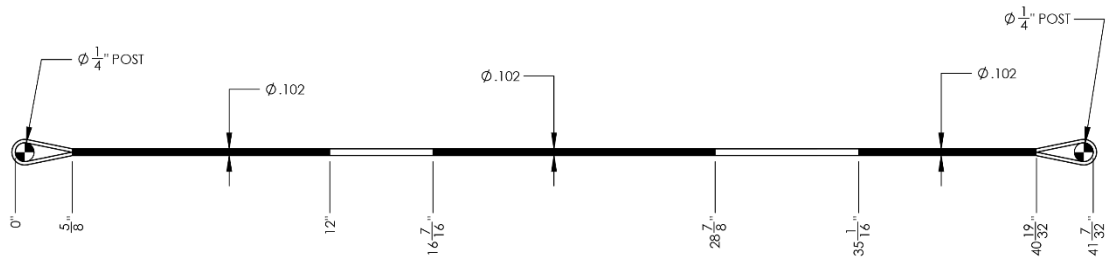

Cables

After Market Shing Warning

TITLE:
2023 Prime Revex 6 Cable

PartNo:	REV
1004818	A