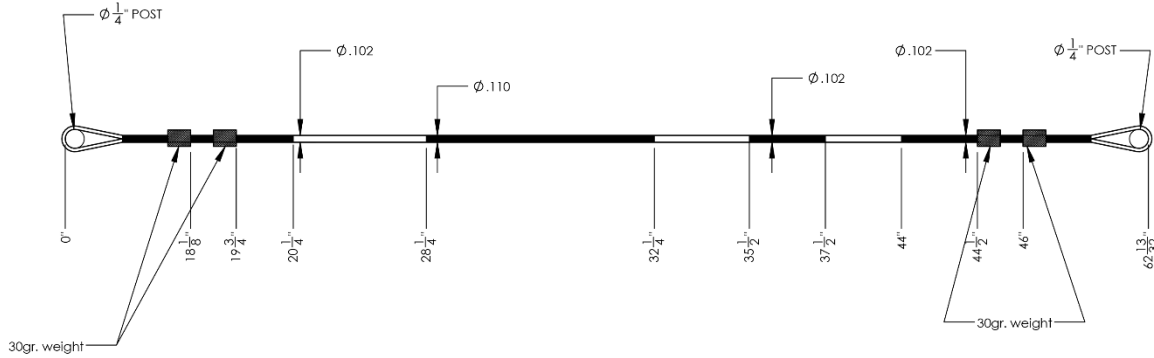

String

Notes:

1.)String weights to be covered by heat shrink

After Market String Warning

Warning: Never use aftermarket strings and/or cables on your bow. Aftermarket strings and/or cables may not be suitable for replacement on your Prime bow. Prime cannot guarantee that the materials or the manufacturing methods used by aftermarket string and/or cable manufacturers will be suitable for use on your Prime bow. Failure to heed this warning could result in serious injury or death to yourself or bystanders. Only Genuine Prime branded strings and/or cables should be used on your Prime bow.

TITLE:
2023 Prime Revex 6 String

PartNo:	REV
1004819	A