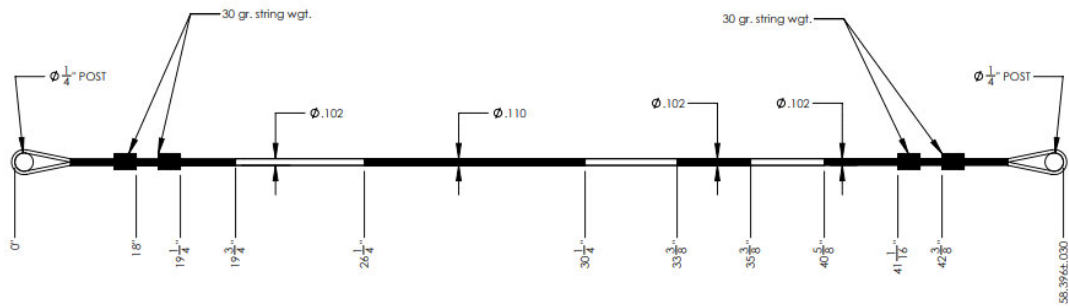

Technical Specifications:

Model: PRIME REVEX 2

Model Year: 2023

Axle to Axle: 32" +/- .125"

Brace Height: 6.25" +/- .0625"

Aligned/Even

Cam: Core

Cam Timing: Four Dots

Core Cam System

MOD	DRAW LENGTH*
1	30"
2	29 ½"
3	29"
4	28 ½"
5	28
6	27 ½"
7	27"
8	26 ½"
9	26

*Draw lengths are minus nothing, plus ¼"

Limb Deflections

Nominal Defl.	Defl. Range	Draw Weight*
56	53-59	80-83 lbs
62	59-65	70-73 lbs
67	64-70	65-68 lbs
72	69-75	60-63 lbs
84	81-87	50-53 lbs
102	99-105	40-43 lbs

String

After Market String Warning

PRIME ARCHERY	
TITLE: 2023 Prime Revex 2 Strir	
PartNo:	REV
1004815	A