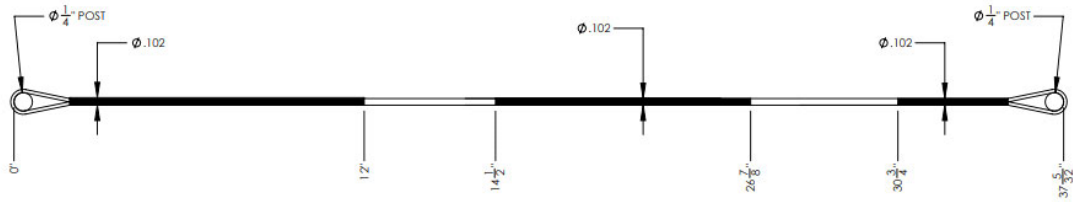

Cables

After Market String Warning

PRIME
ARCHERY

TITLE:
2023 Prime Revex 2 Cab

PartNo: **1004814** REV **A**