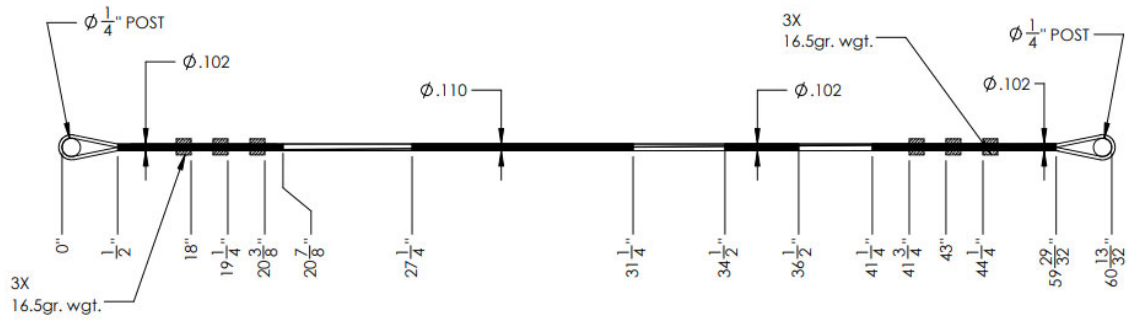

String

Notes:
1. String weights to be covered by heat shrink

After Market String Warning

TITLE: 2023 Prime Revex 4 Strir	
PartNo: 1004817	REV B