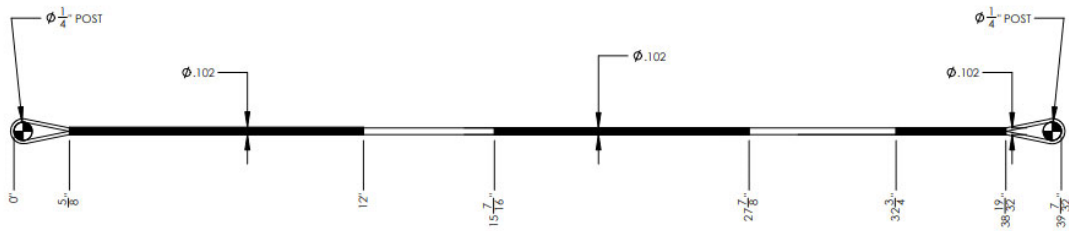

Cables

After Market String Warning

PRIME ARCHERY	
TITLE: 2023 Prime Revex 4 Cab	
PartNo:	REV
1004816	A