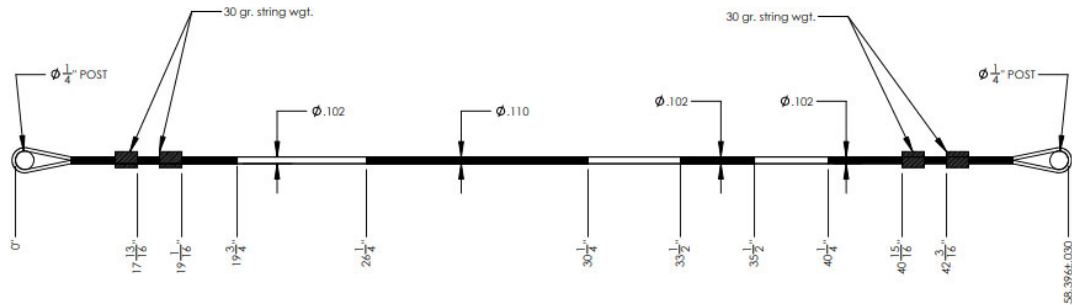

String

After Market String Warning

TITLE:	
2023 Prime Revex 2 Strir	
PartNo:	REV
1004815	+