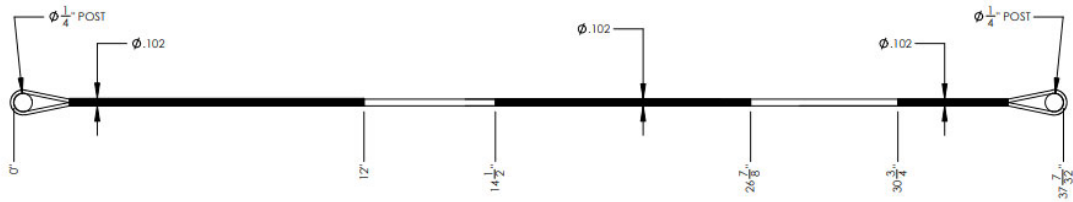

Cables

After Market String Warning

PRIME ARCHERY	
TITLE: 2023 Prime Revex 2 Cab	
PartNo:	REV
1004814	+